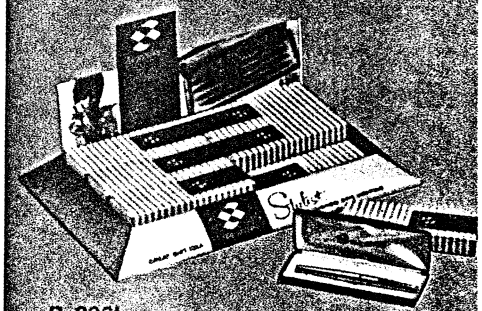

Sheaffer Stylist™ '404'P

Brushed chrome cap with gold clip and Metallic/Gray, Metallic Blue or Black barrels as illustrated at right.

Ballpoint, $3.95. Cartridge Pen, $5.00. Pencil, $3.95. "Glideriter", $3.95.

Attractive new counter displays are economical of counter space, yet present prestige background for prestige merchandise.

R-296G

Prepacked with 12 Stylist '404' "Glideriters" 7 1/4" high, 15 3/4" wide, 10 1/8" deep. List Price $47.40

R-296L

Prepacked with an assortment of Stylist '404' cartridge pens, ballpoints, pencils, and "Glideriters". 7 1/4" high, 15 3/4" wide, 10 1/8" deep. List Price $74.50

R-316

It's packed with assortment 129 18" high, 17 1/4" wide, 8 1/4" deep. List Price $129.10

R-296L